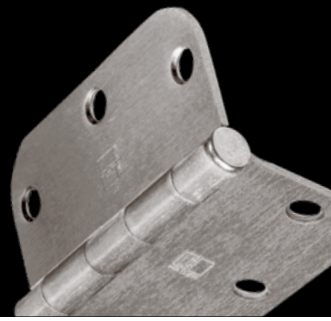

— EST. 2012 SAN DIEGO, CA —
**HARDWARE
SOLUTIONS**

FINISH GUIDE RESIDENTIAL

US3 Bright Brass

2D Zinc Dichromate

US32 Bright Stainless

US4 Satin Brass

US15 Satin Nickel

US32D Satin Stainless

ABA/US5 Antique Brass

US26 Bright Chrome

USP Prime Coat, Beige

1D Flat Black

US26D Satin Chrome

3LB Light Brass

US10A Antique Bronze

US10R Dark Bronze